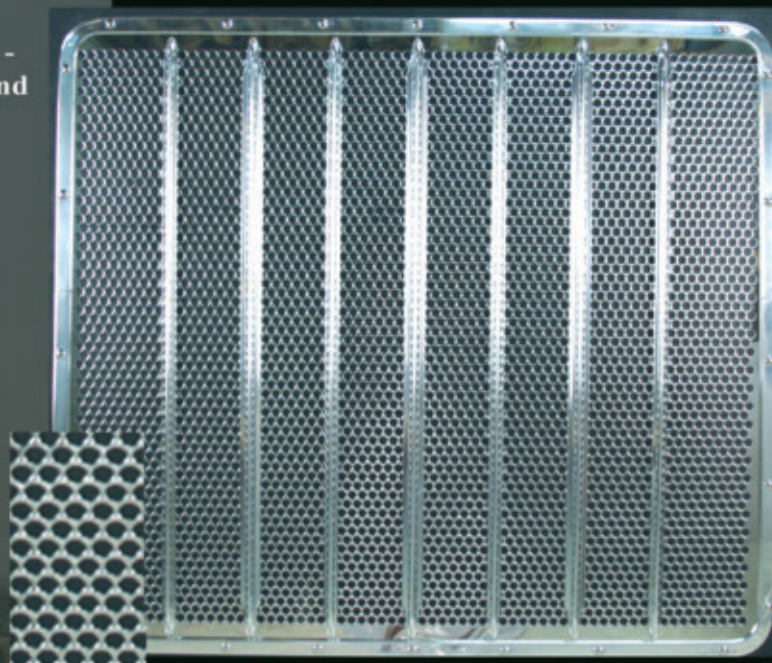

PGR144 Grill- Oval Hole Pattern -
14 Gauge Polished S/S W/7 Narrow
Polished Aluminum Reinforcement
Bars

PGR136 Grill- Round Hole Pattern -
14 Gauge Polished S/S - W/3 Wide and
4 Narrow Polished Aluminum
Reinforcement Bars