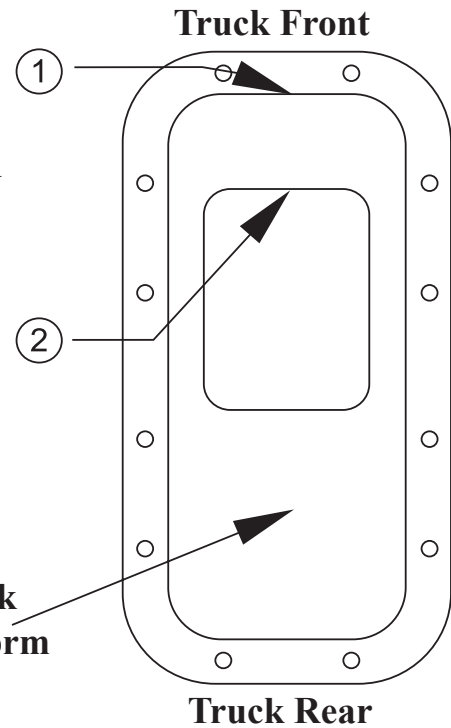

Rockwood offers 5 basic shift lever hole placements

DIAGRAM A

DIAGRAM B - DISTANCE FROM FRONT TO TOP OF HOLE

(Measurements When Part is Rotated 180 Deg.)

All of these can be installed with the hole to the rear of the platform cover