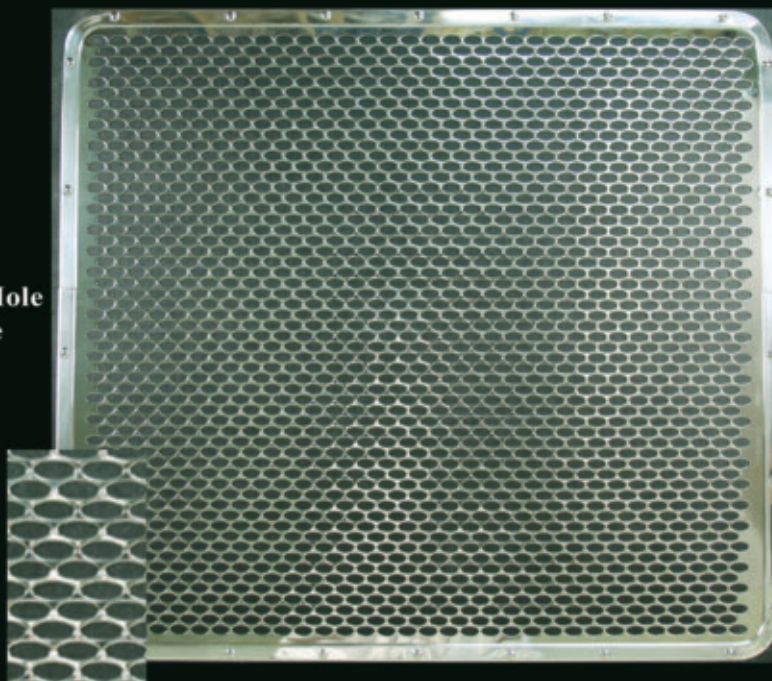

PGR140 Grill- Oval Hole
Pattern - 14 Gauge
Polished S/S

Designed to Fit Peterbilt Trucks