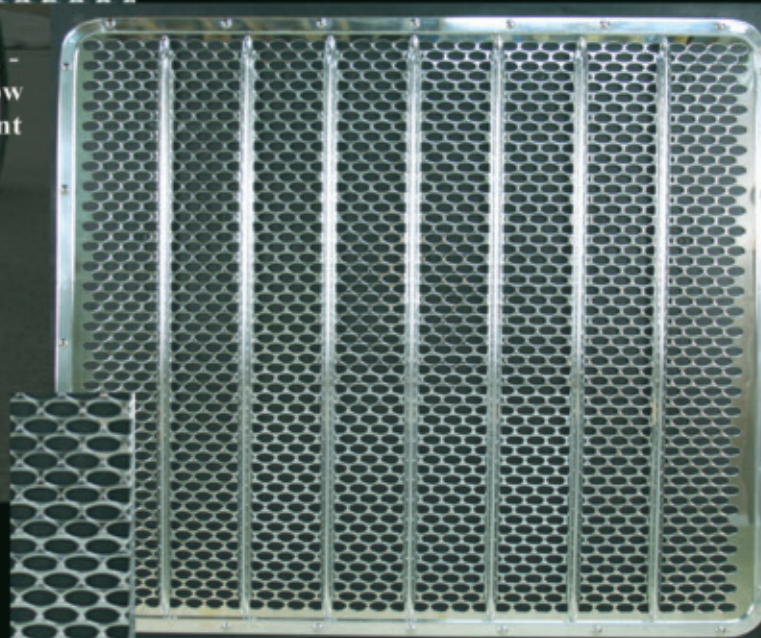

Designed to Fit Peterbilt Trucks

ent Bar -
uminum

ent Bar -
uminum