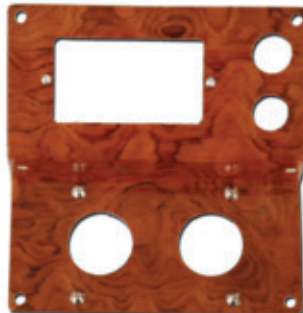

PDB330 Control Panel - Parking Brake, Lighter, Accessory & Ashtray - Genuine African Rosewood