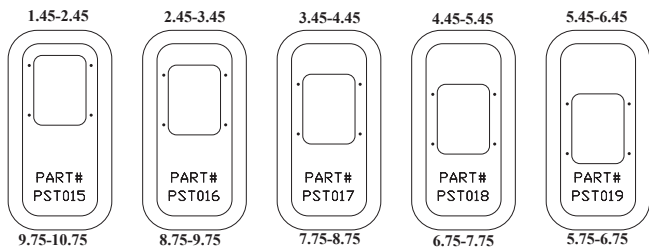

Rockwood offers 5 basic shift lever hole placements

DIAGRAM A

DIAGRAM B - DISTANCE FROM FRONT TO TOP OF HOLE

(Measurements When Part is Rotated 180 Deg.)

All of these can be installed with the hole to the rear of the platform cover