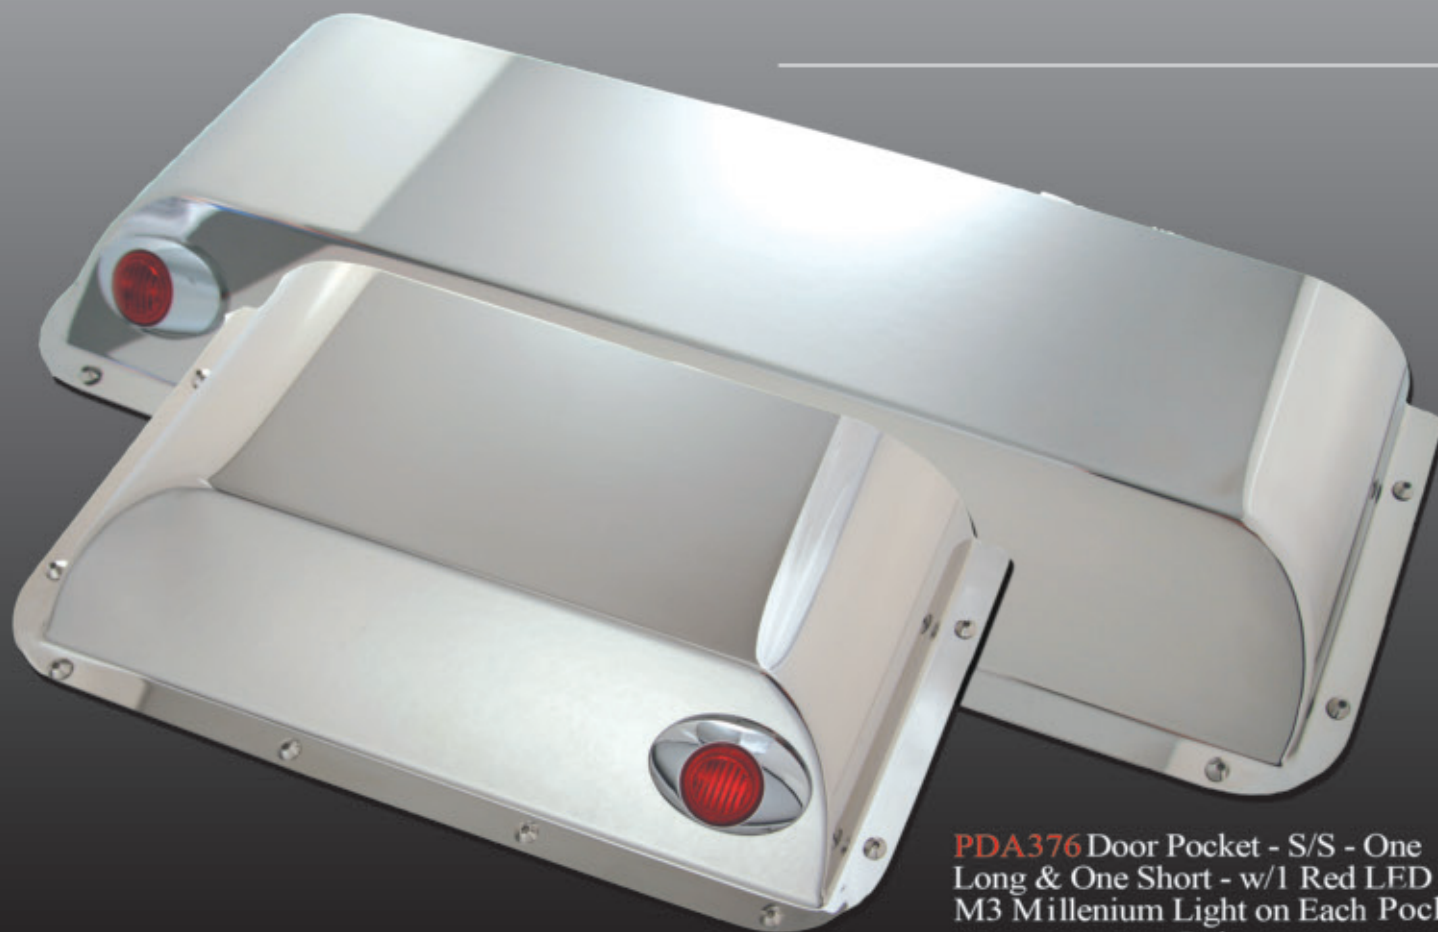

PDA127 Door Pocket - S/S - One Long & One Short -w/Genuine African Rosewood Trim - w/ 1 Clear M3 Millenium Light on Each Pocket - Pair

Door Pockets

Designed to Fit Peterbilt Trucks

PDA374 Door Pocket - S/S - One Long & One Short - Pair