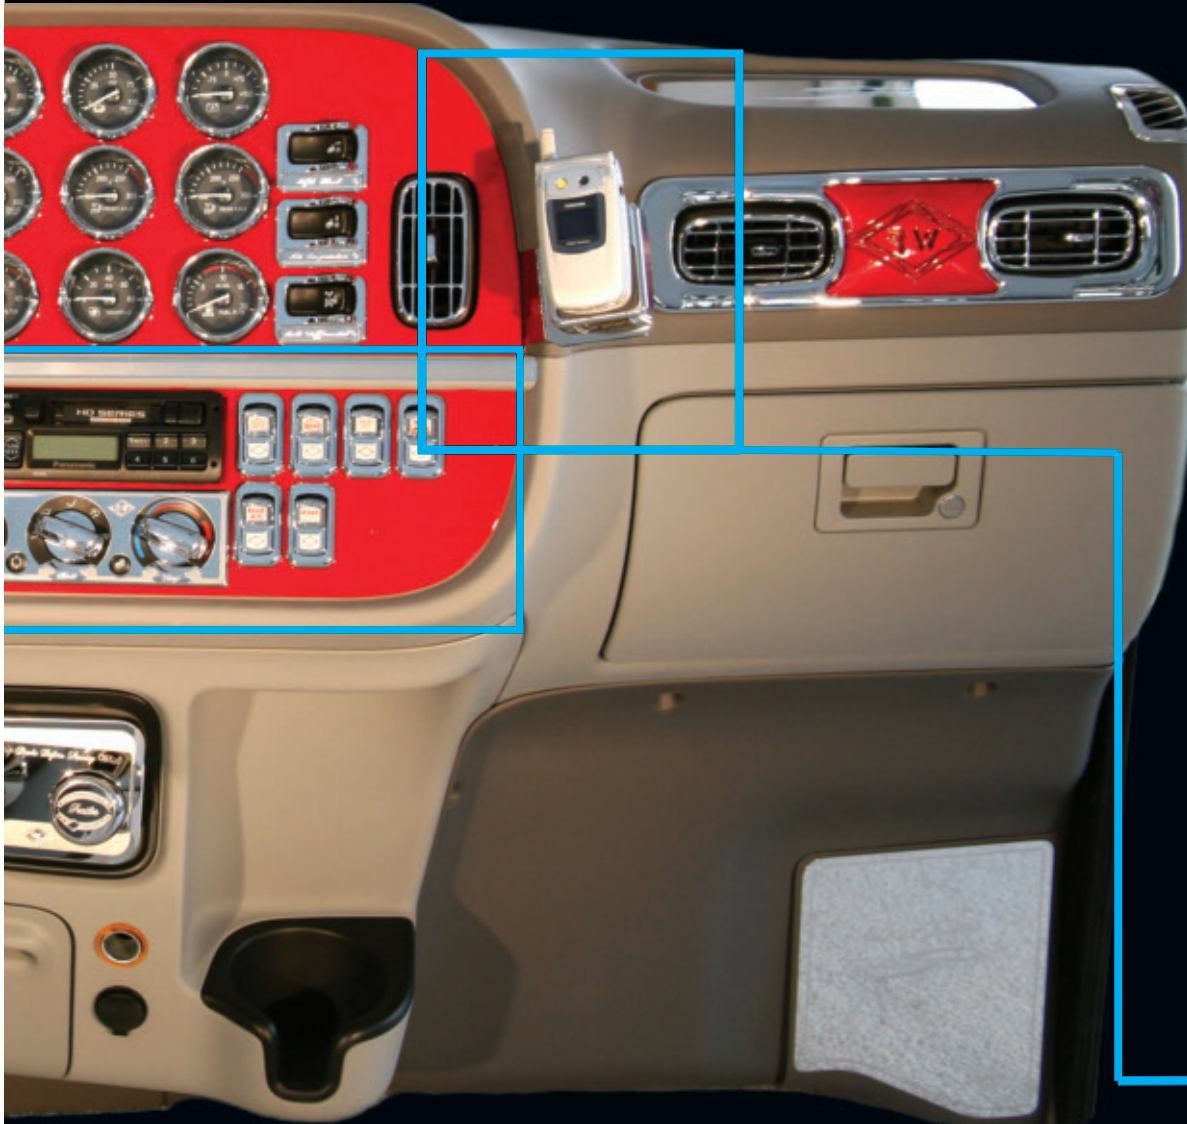

ROCKWOOD®

The Ultimate Choice

The Ultimate Choice

New Dash

Designed to Fit Peterbilt Trucks

Our NEW Chrome Actuator Buttons For Electric Rocker Switches. They're HOT, and They're HERE!

New Dash

Designed to Fit Peterbilt Trucks