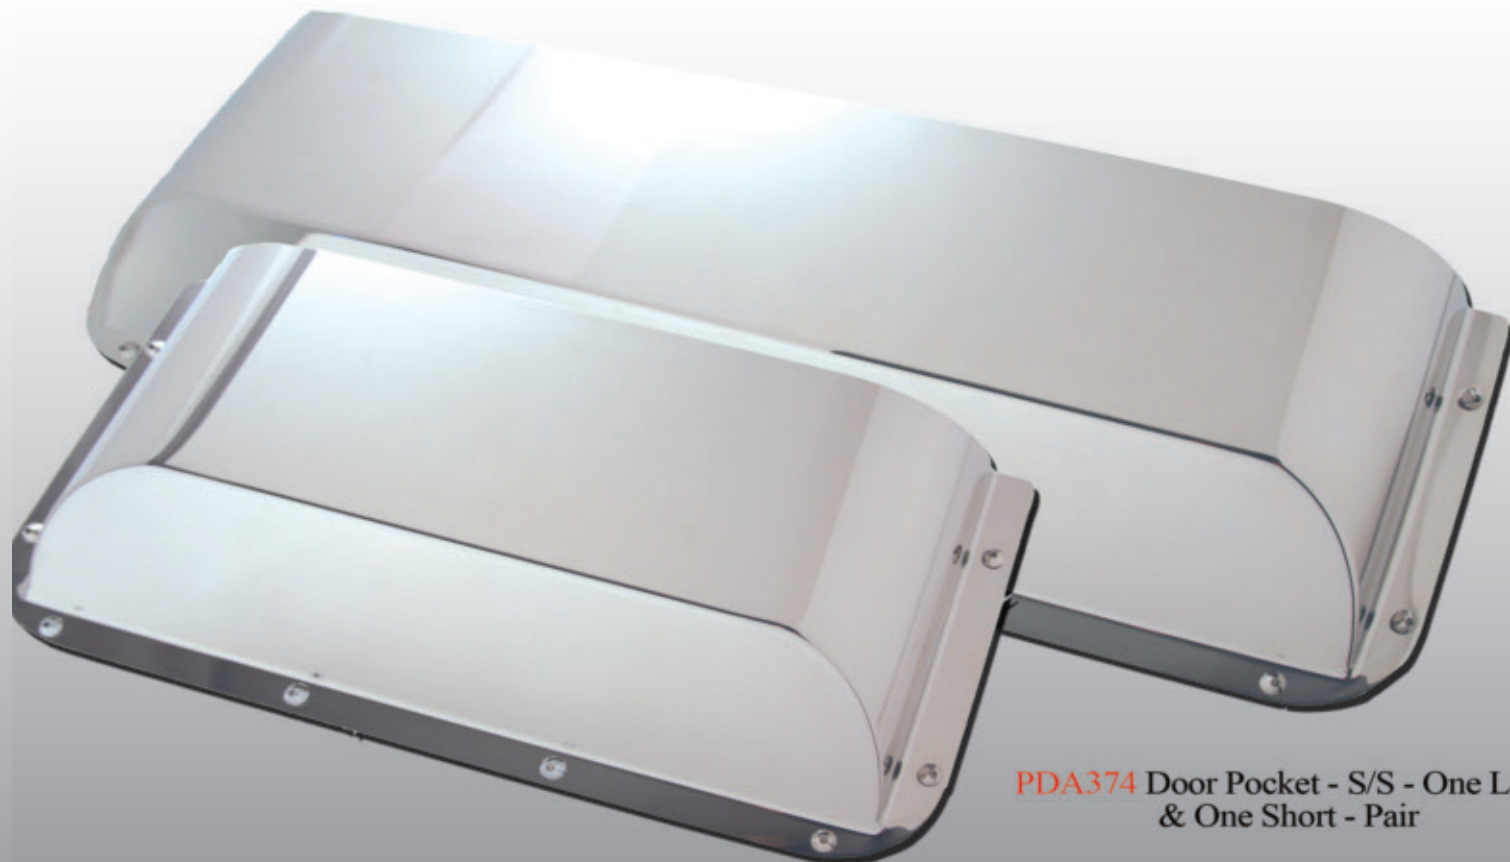

Door Pockets

Designed to Fit Peterbilt Trucks

PDA374 Door Pocket - S/S - One Long & One Short - Pair