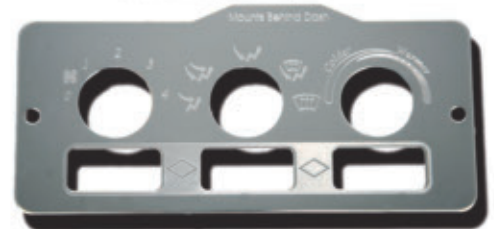

PT-256ACH S/S - Control Plate - A/C Heater w/3 Holes For Left, Center & Right Rocker Switch System