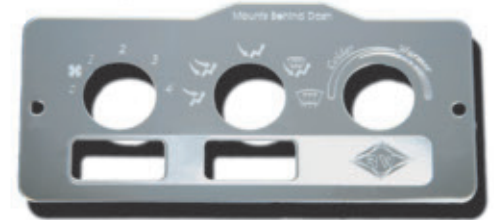

PT-254ACH S/S - Control Plate - A/C Heater w/2 Holes For Left & Center Rocker Switch System