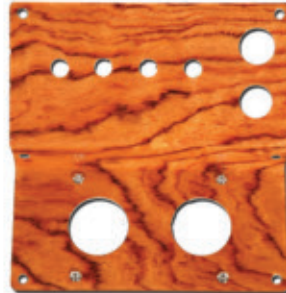

PDB334 Control Panel - Parking Brake, Lighter & Accessory - w/4 Switches - Genuine African Rosewood