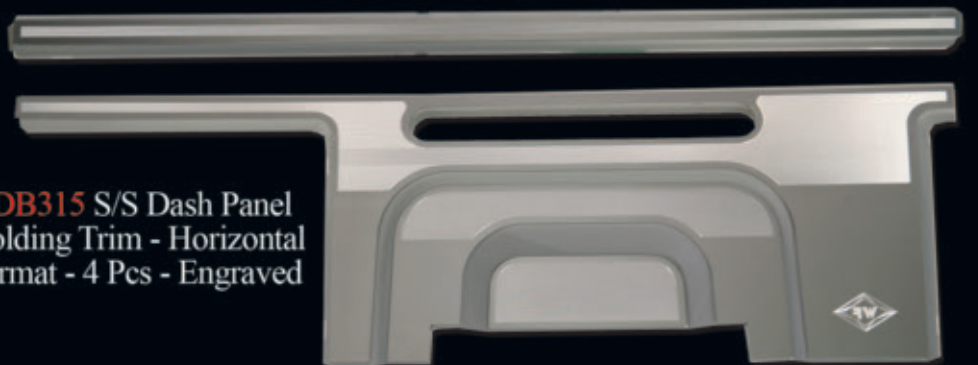

PDB315 S/S Dash Panel Molding Trim - Horizontal Format - 4 Pcs - Engraved